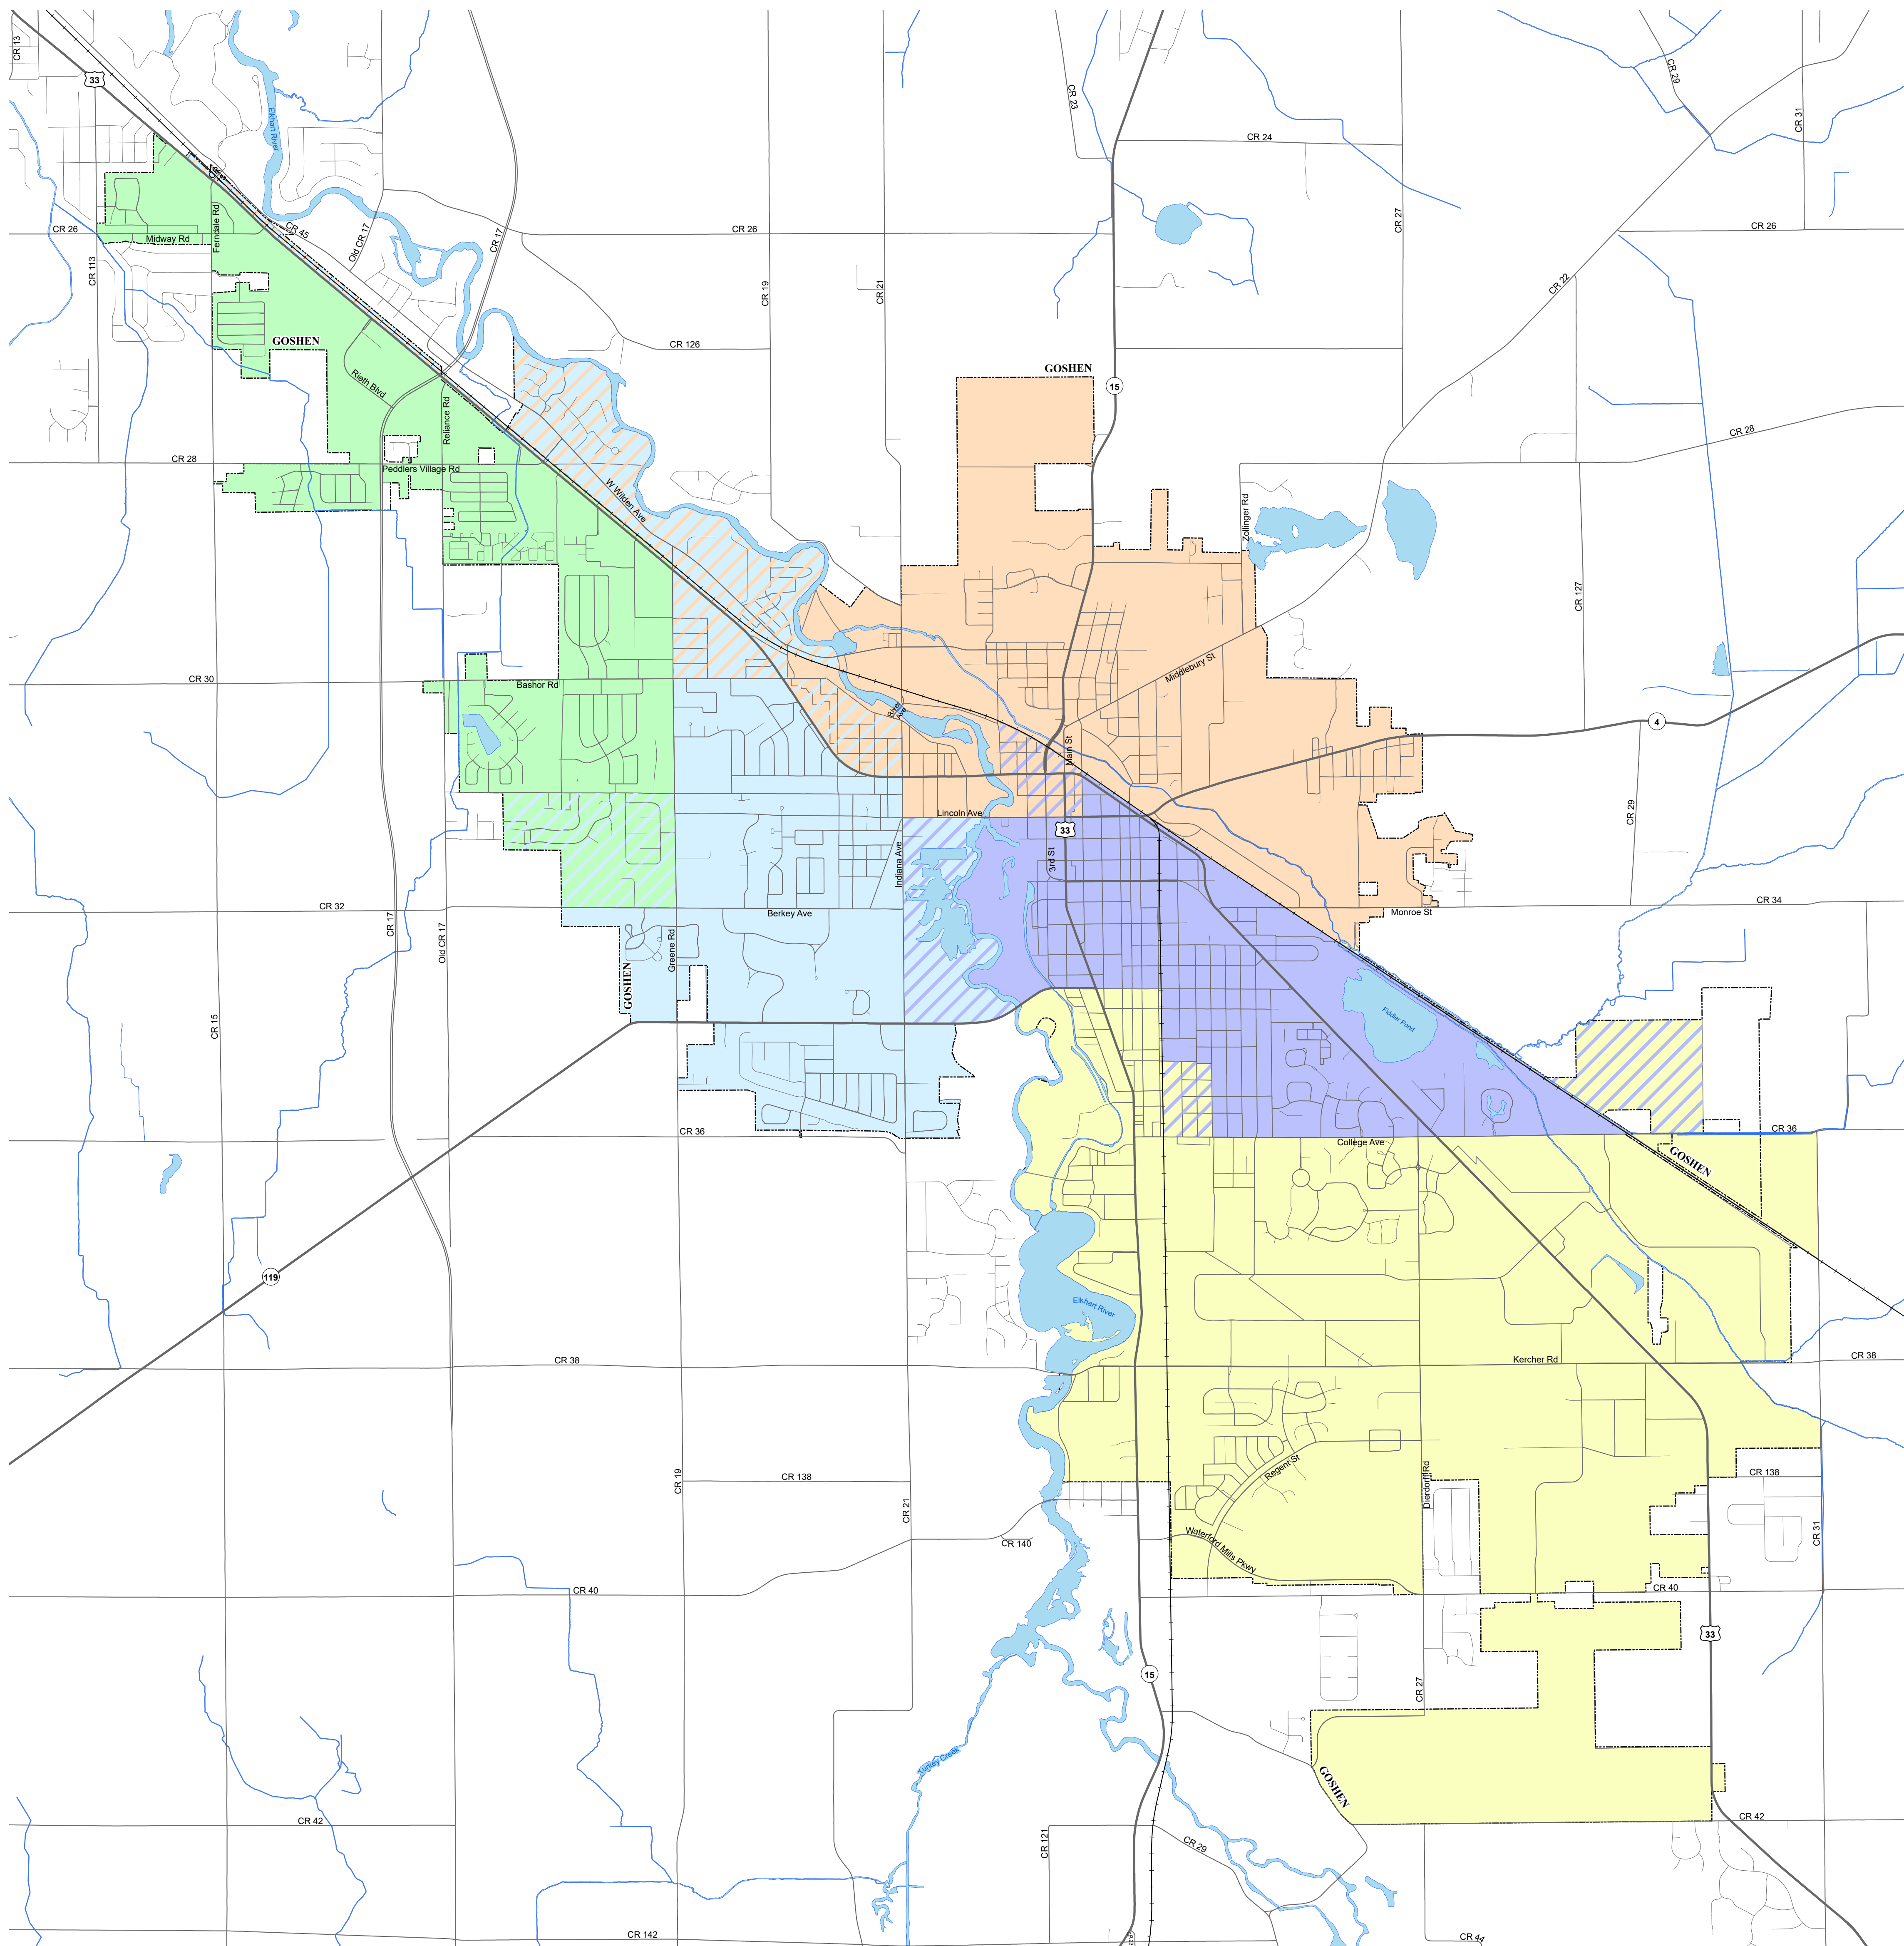

# Goshen City Council Districts Option 3

- Goshen City Council District 1
- Goshen City Council District 2
- Goshen City Council District 3
- Goshen City Council District 4
- Goshen City Council District 5

0.35 0 0.35 Miles

1:22,176

Elkhart County Planning  
4230 Elkhart Rd  
Goshen, Indiana 46526  
Printed on: 7/13/2022

This map does not constitute a survey nor an engineering drawing. The map and any information shown on it is not warranted for accuracy, merchantability, or fitness for a particular purpose. Reliance is at the user's risk. Copying or other reproduction of this map and any information shown on it is prohibited without the prior written permission of the County of Elkhart, Indiana.